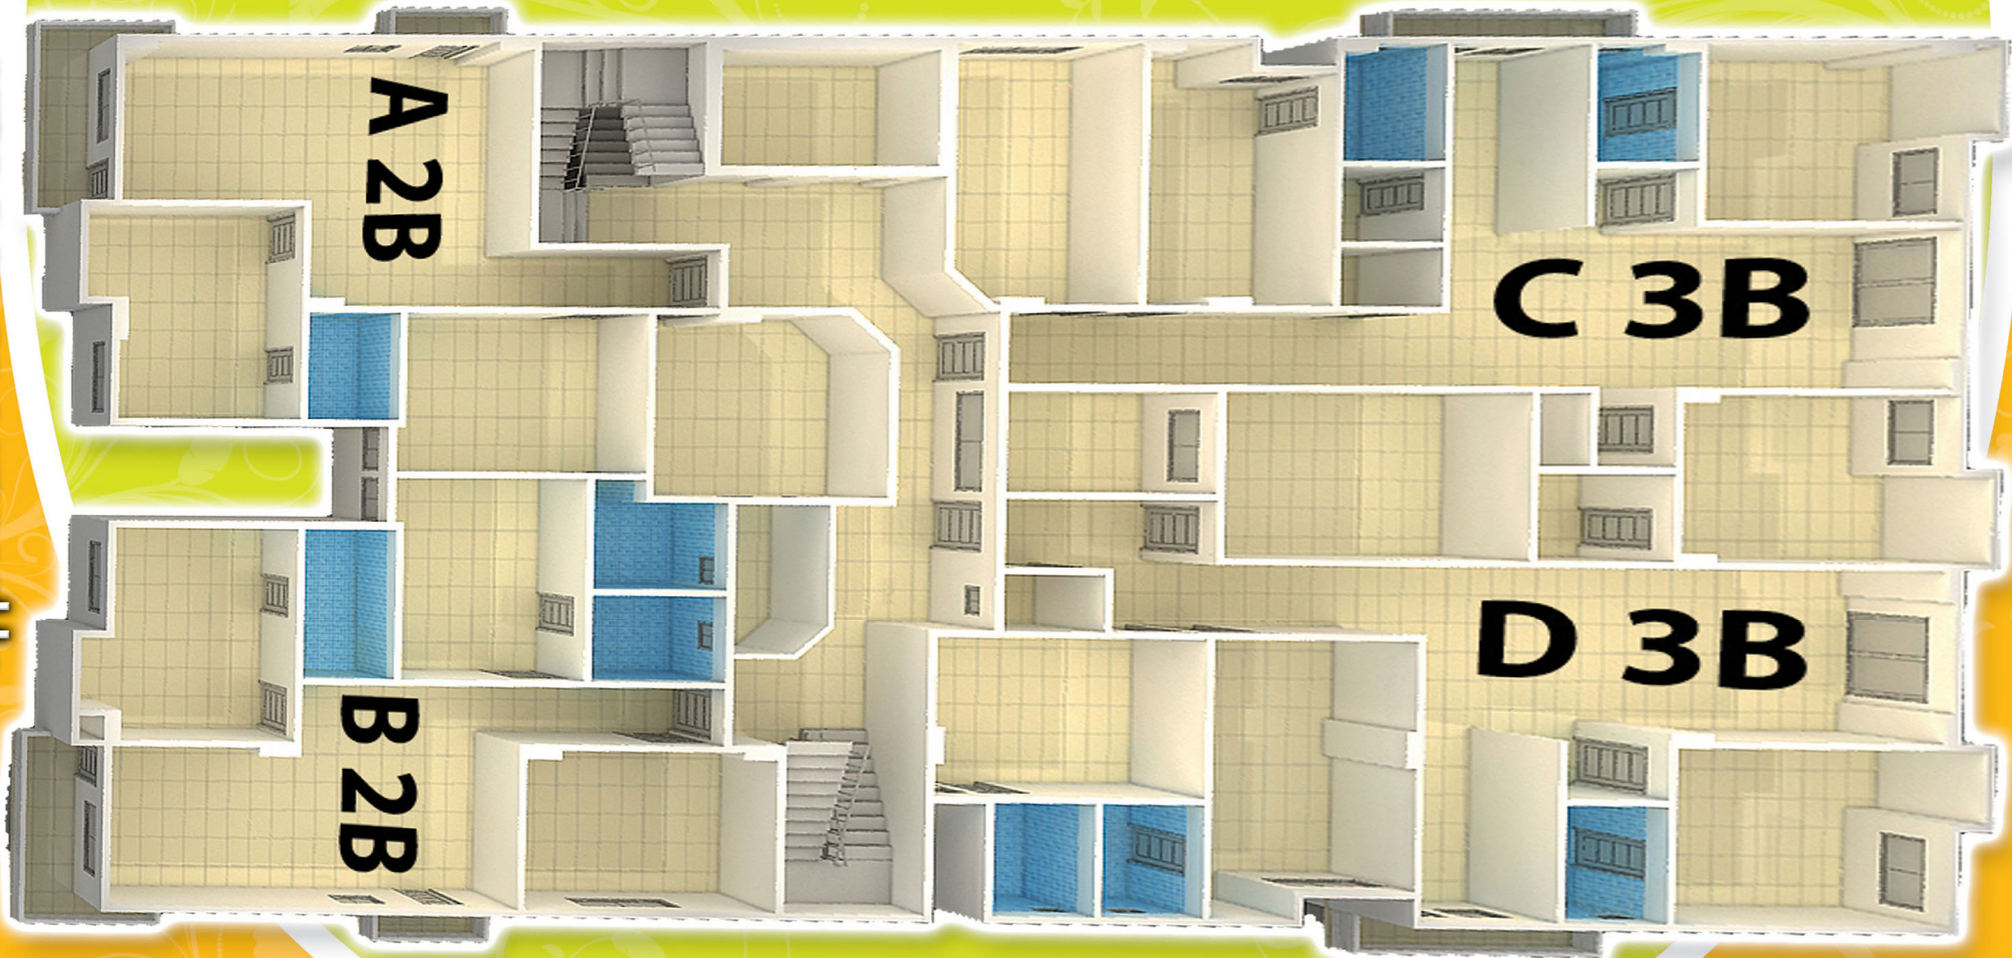

Parking floor

A.K. Builders & Developers
A.K. Construction

Clifton Residency
cliftonresidency1@gmail.com

Typical Floor Plan

A.K. Builders & Developers
A.K. Construction

Clifton Residency
 cliftonresidency1@gmail.com

Typical Floor Plan

A.K. Builders & Developers
A.K. Construction

Clifton Residency
cliftonresidency1@gmail.com

Type A (2 Bedrooms)

Main Area	1210.00 SQ.FT
Service Area	124.00 SQ.FT
Total Area	1334.00 SQ.FT
Plus Car Parking	01 No.

A.K. Builders & Developers
A.K. Construction

Clifton Residency
cliftonresidency1@gmail.com

Type B (2 Bedrooms)

Main Area	1163.00 SQ.FT
Service Area	119.00 SQ.FT
Total Area	1282.00 SQ.FT
Plus Car Parking	01 No.