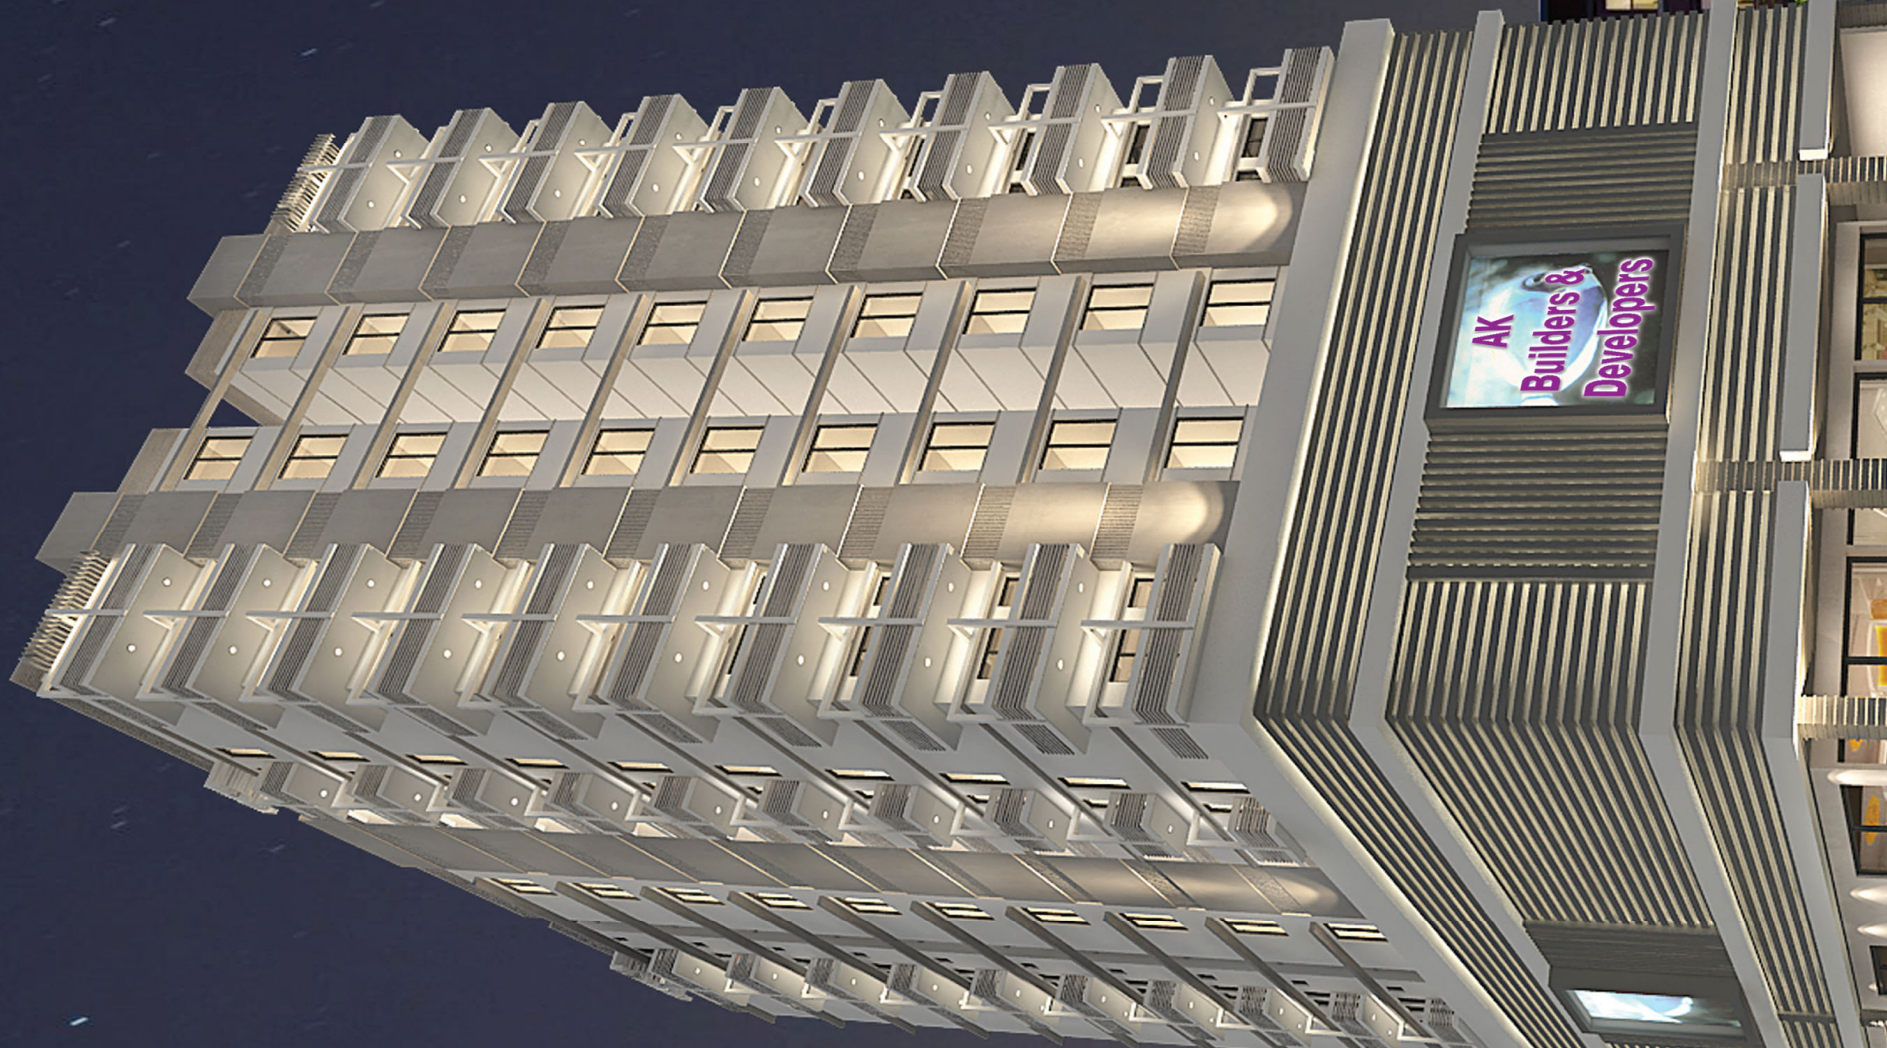

Clifton Residency

A.K. Builders & Developers

A - K Construction

cliftonresidency1@gmail.com